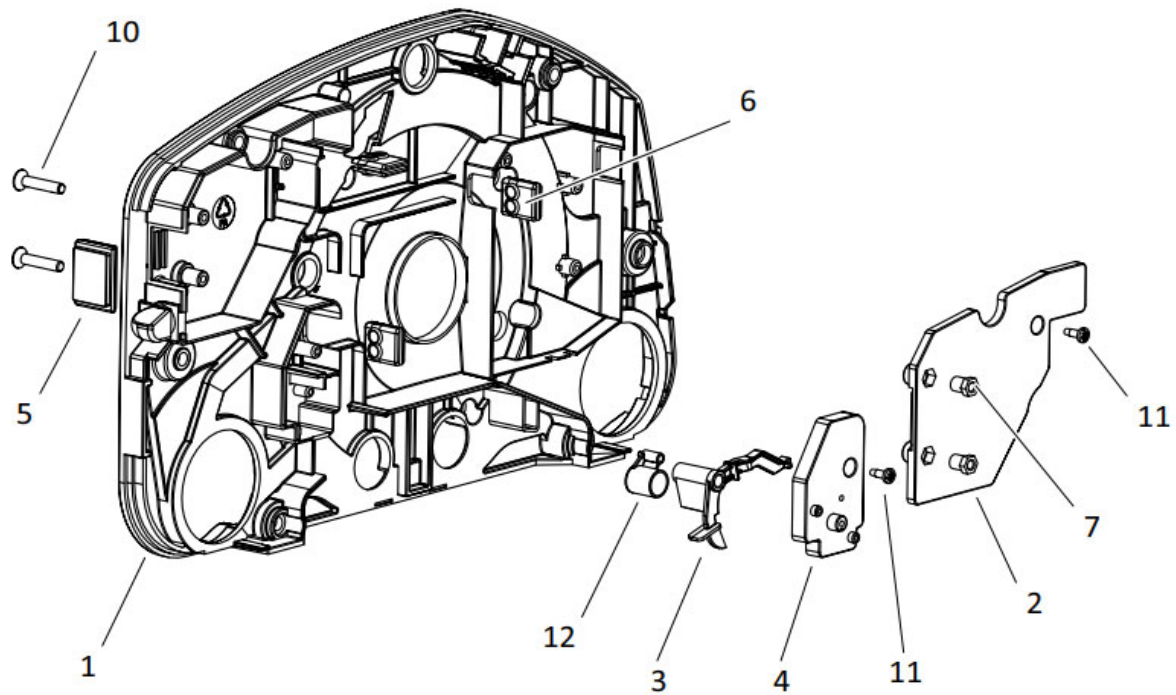

Tacony CFC		CHASSIS HOUSING IDLE ASSEMBLY	
Drawing Number:			
Machine	MWPRO340-BATTERY		
Date:	09/08/2024	Description of Change	ECN No.
Drawing Issue:	A		
Modified By:	C. SAVAGE