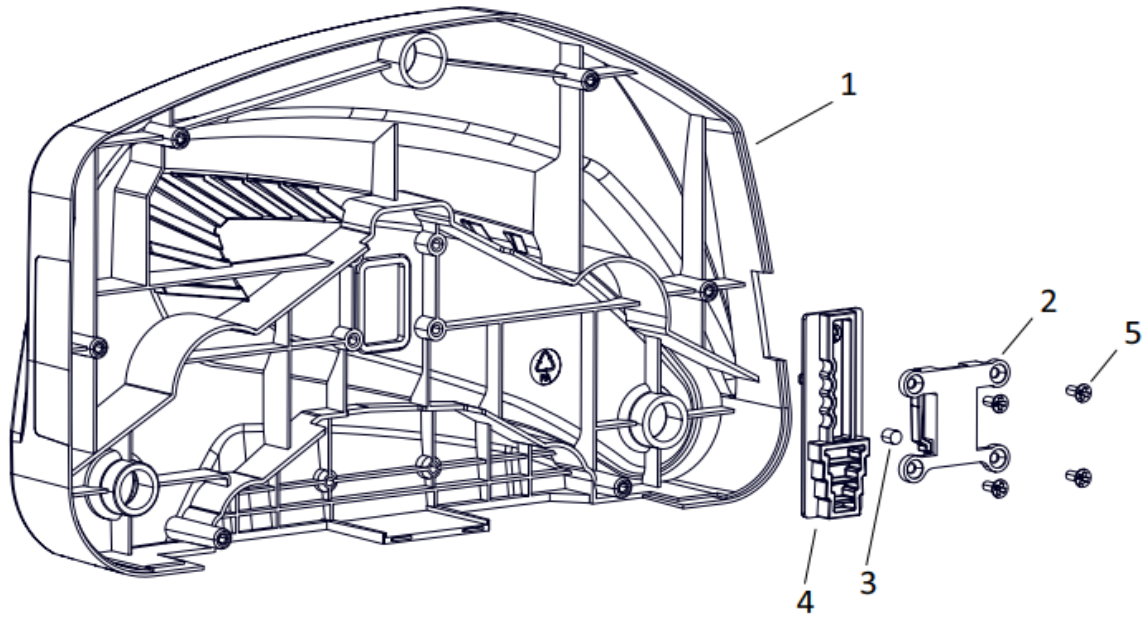

Taony CFC		CHASSIS COVER ASSEMBLY - DRIVE & IDLE	
Drawing Number:			
Machine	MWPRO340-BATTERY		
Date:	09/08/2024	Description of Change	ECN No.
Drawing Issue:	A		
Modified By:	C. SAVAGE