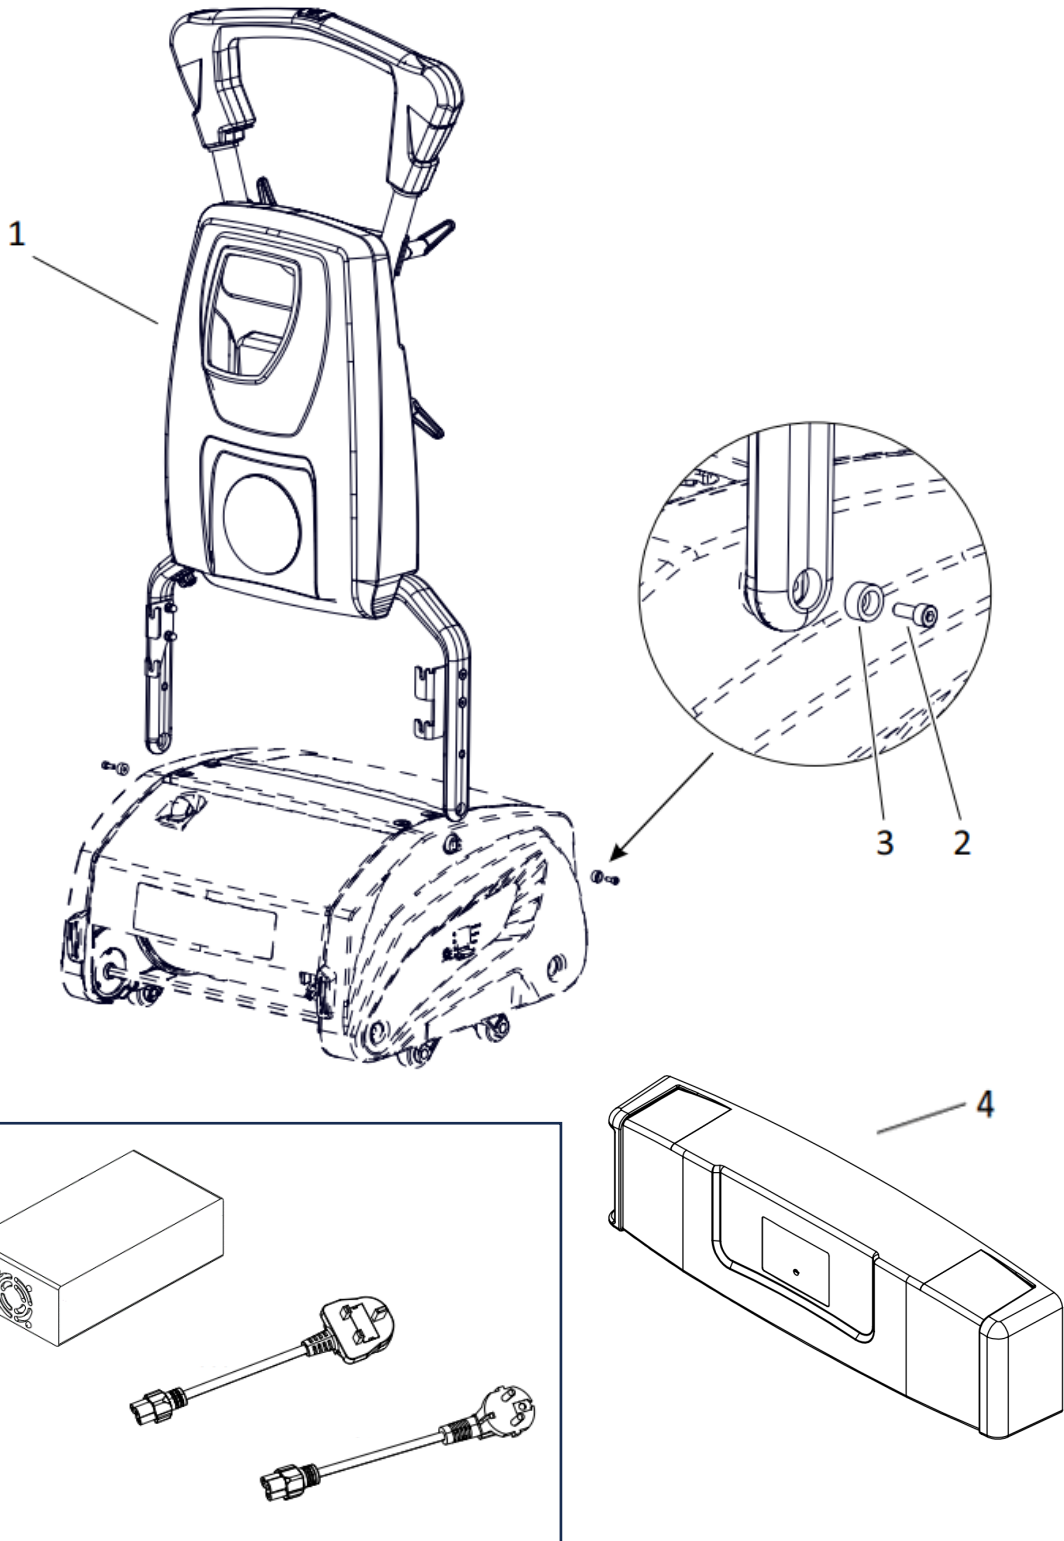

Ref. No.	Part No.	Part Description	Qty
		MWPRO340-Battery Assembly	
1	90-1046-0000	Handle Assy Complete MWPRO-34-Steam+Battery	1
2	90-0856-0000	Hex Soc Head Cap Screw-SS304-M4x10	2
3	90-0999-0000	Washer Handle	2
4	WL0272-1	MW Rechargeable Battery Pack	1
5	04-4089-0000	MWPRO Battery 4 Amp Charger inc UK & EU Power Co	1