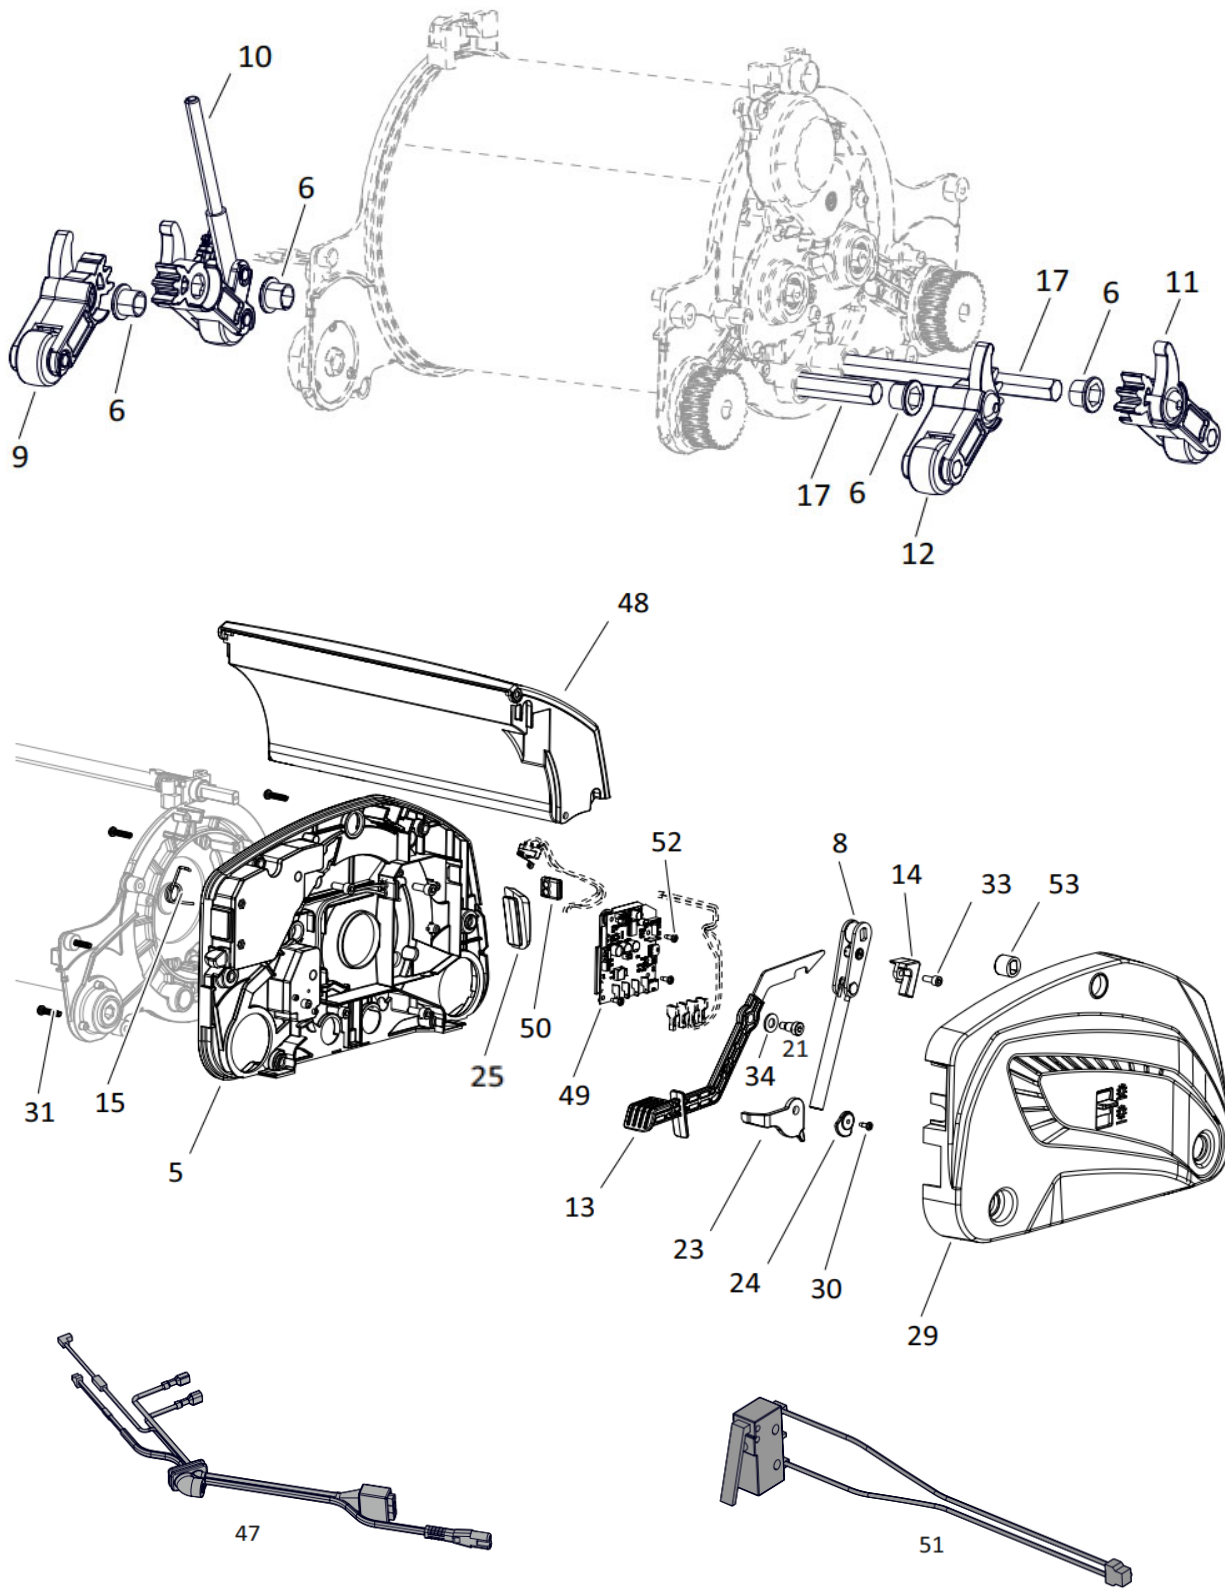

Tacony CFC		CHASSIS - BASE ASSEMBLY - MWPRO340-BATTERY	
Drawing Number:			
Machine	MWPRO340-BATTERY		
Date:	09/08/2024	Description of Change	ECN No.
Drawing Issue:	A		
Modified By:	C. SAVAGE