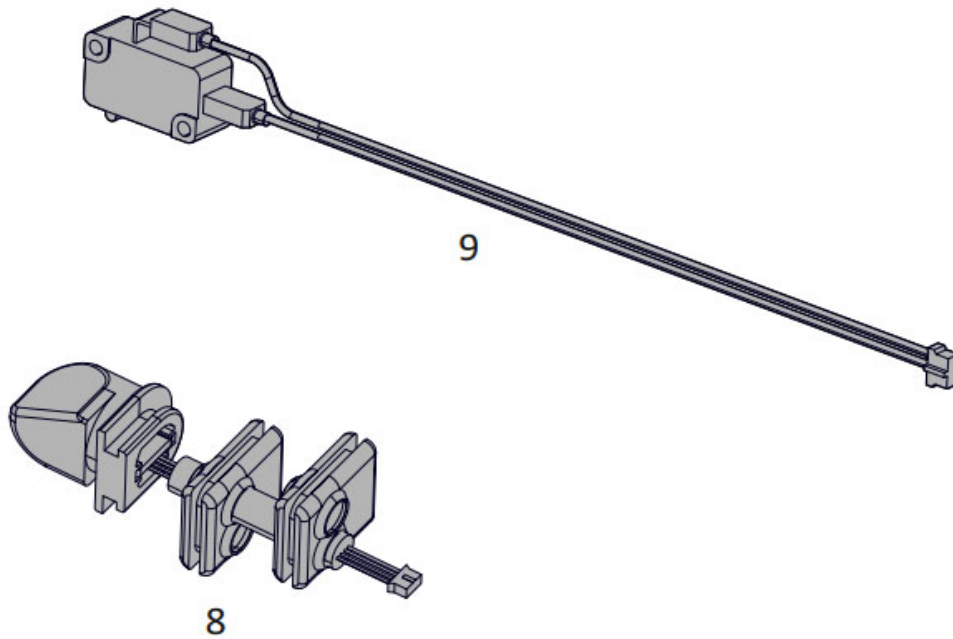

Tacony CFC		CHASSIS HOUSING IDLE ASSEMBLY	
Drawing Number:			
Machine	MWPRO340-BATTERY		
Date:	09/08/2024	Description of Change	ECN No.
Drawing Issue:	A		
Modified By:	C. SAVAGE