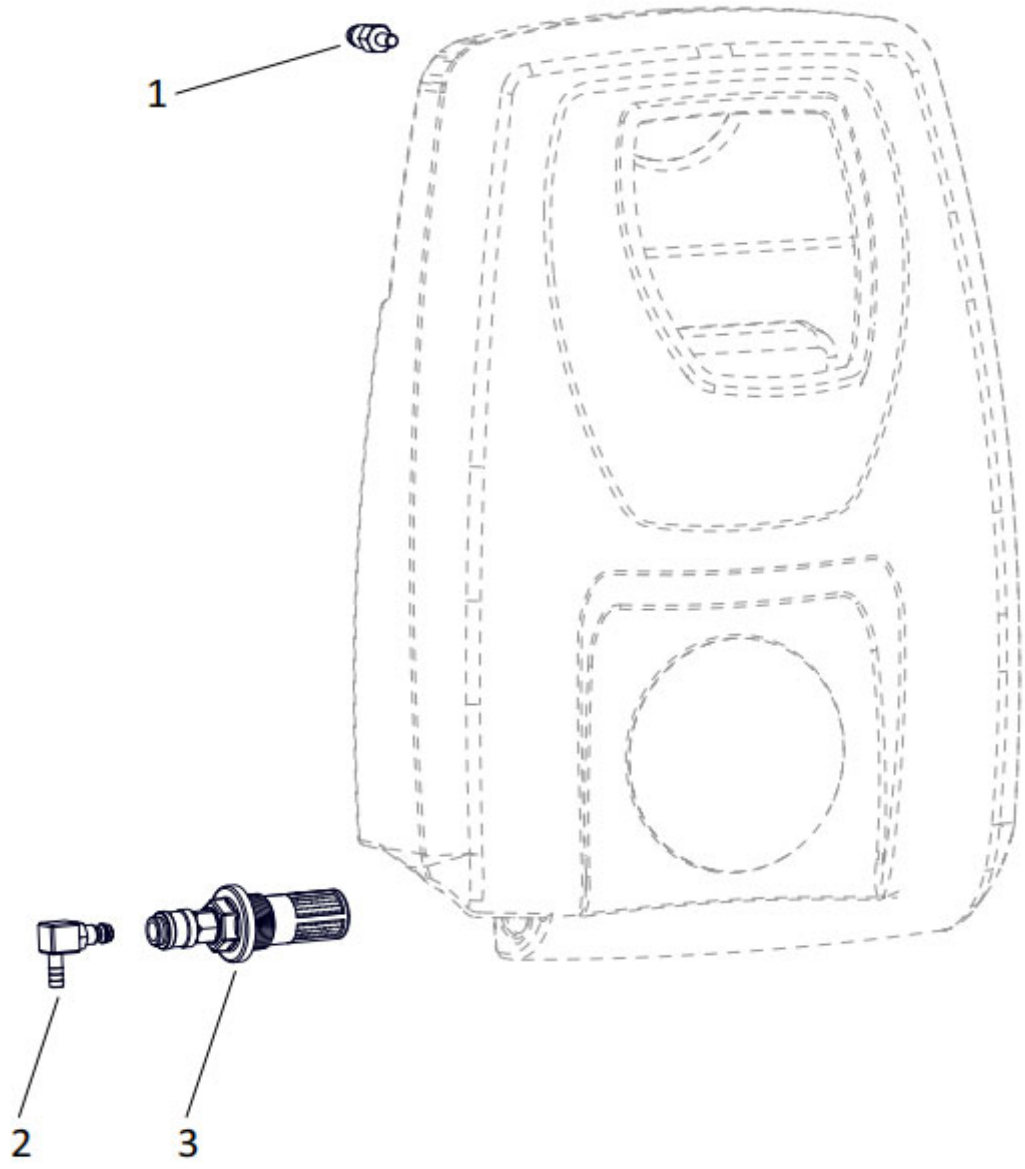

Tacony CFC		TANK ASSEMBLY - 4L	
Drawing Number:			
Machine	MWPRO340-BATTERY		
Date:	09/08/2024	Description of Change	ECN No.
Drawing Issue:	A		
Modified By:	C. SAVAGE