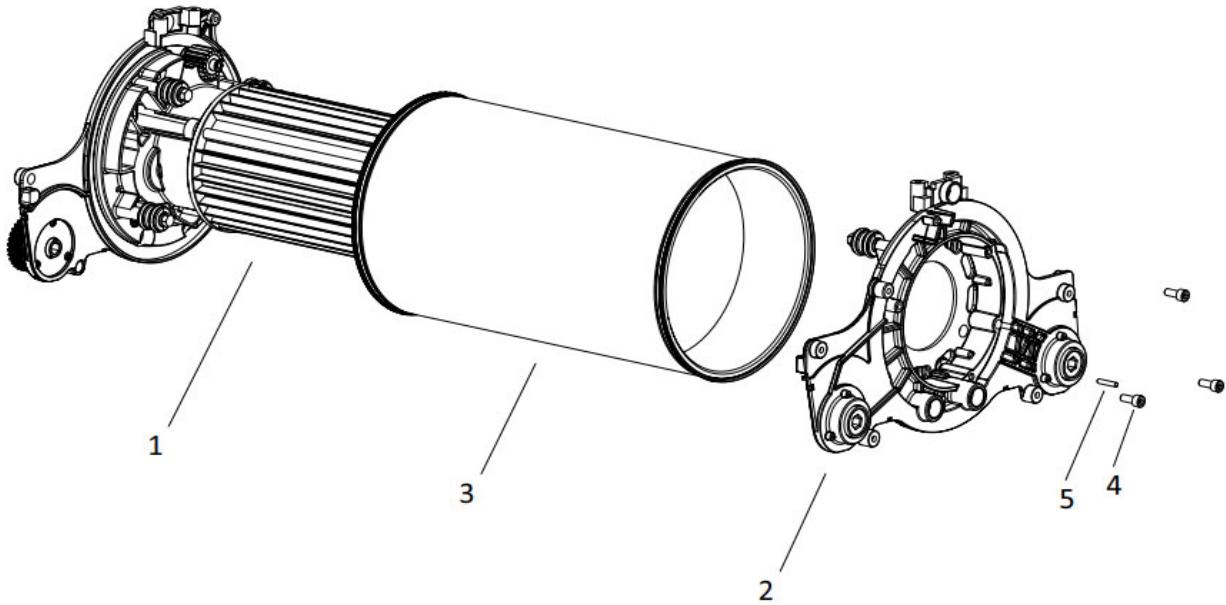

Tacony CFC	CHASSIS DRIVE ASSEMBLY		
Drawing Number:			
Machine	MWPRO340-BATTERY		
Date:	09/08/2024	Description of Change	ECN No.
Drawing Issue:	A		
Modified By:	C. SAVAGE