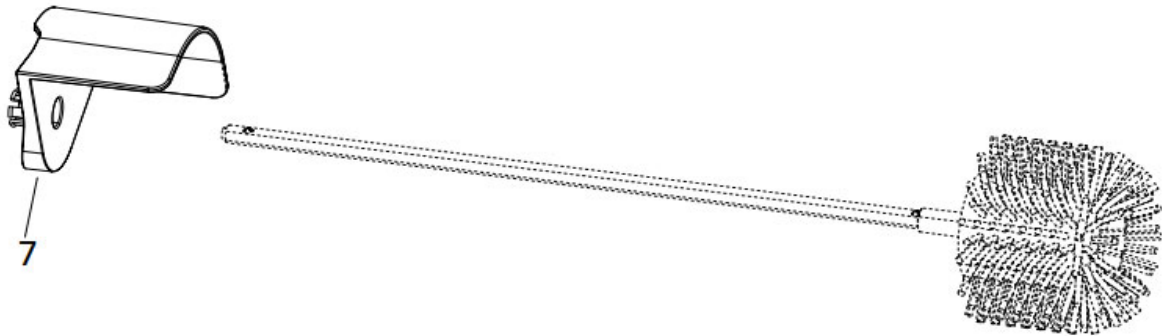

Item No.	Part No.	Side Brush Group	Qty
	90-0723-0000	Standard Side Brush - Black	1
	90-0845-0000	Soft Side Brush - Grey	1
	90-0846-0000	Hard Side Brush - Blue	1
7	90-0851-0000	Shield Side Brush	1

Tacony CFC		ACCESSORIES	
Drawing Number:			
Machine	MWPRO340...		
Date:	09/08/2024	Description of Change	ECN No.
Drawing Issue:	A		
Modified By:	C. SAVAGE