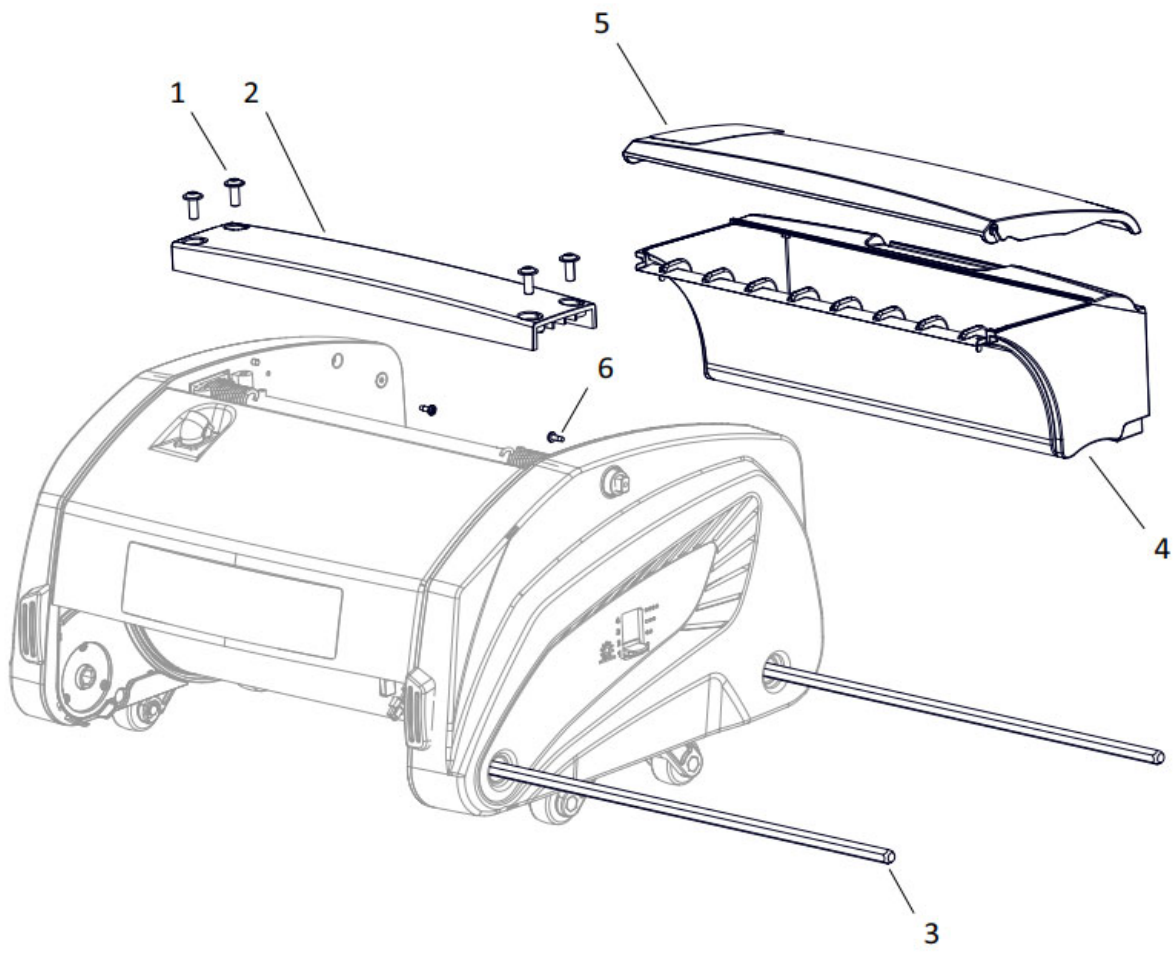

Tacony CFC		CHASSIS MWPRO340-BATTERY	
Drawing Number:			
Machine	MWPRO340-BATTERY		
Date:	09/08/2024	Description of Change	ECN No.
Drawing Issue:	A		
Modified By:	C. SAVAGE