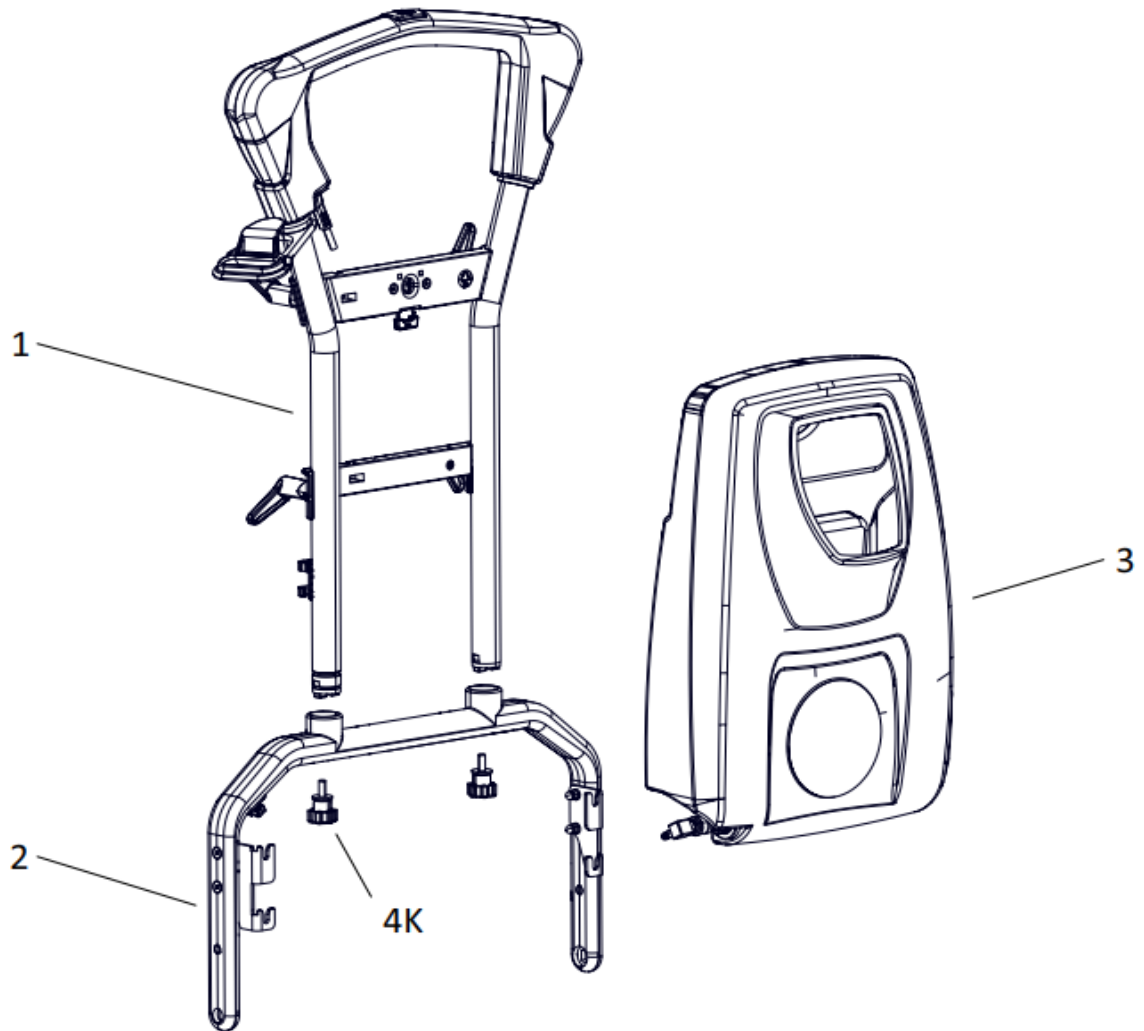

Tacony CFC		HANDLE ASSEMBLY MWPRO340-BATTERY	
Drawing Number:			
Machine	MWPRO340-BATTERY		
Date:	09/08/2024	Description of Change	ECN No.
Drawing Issue:	A		
Modified By:	C. SAVAGE