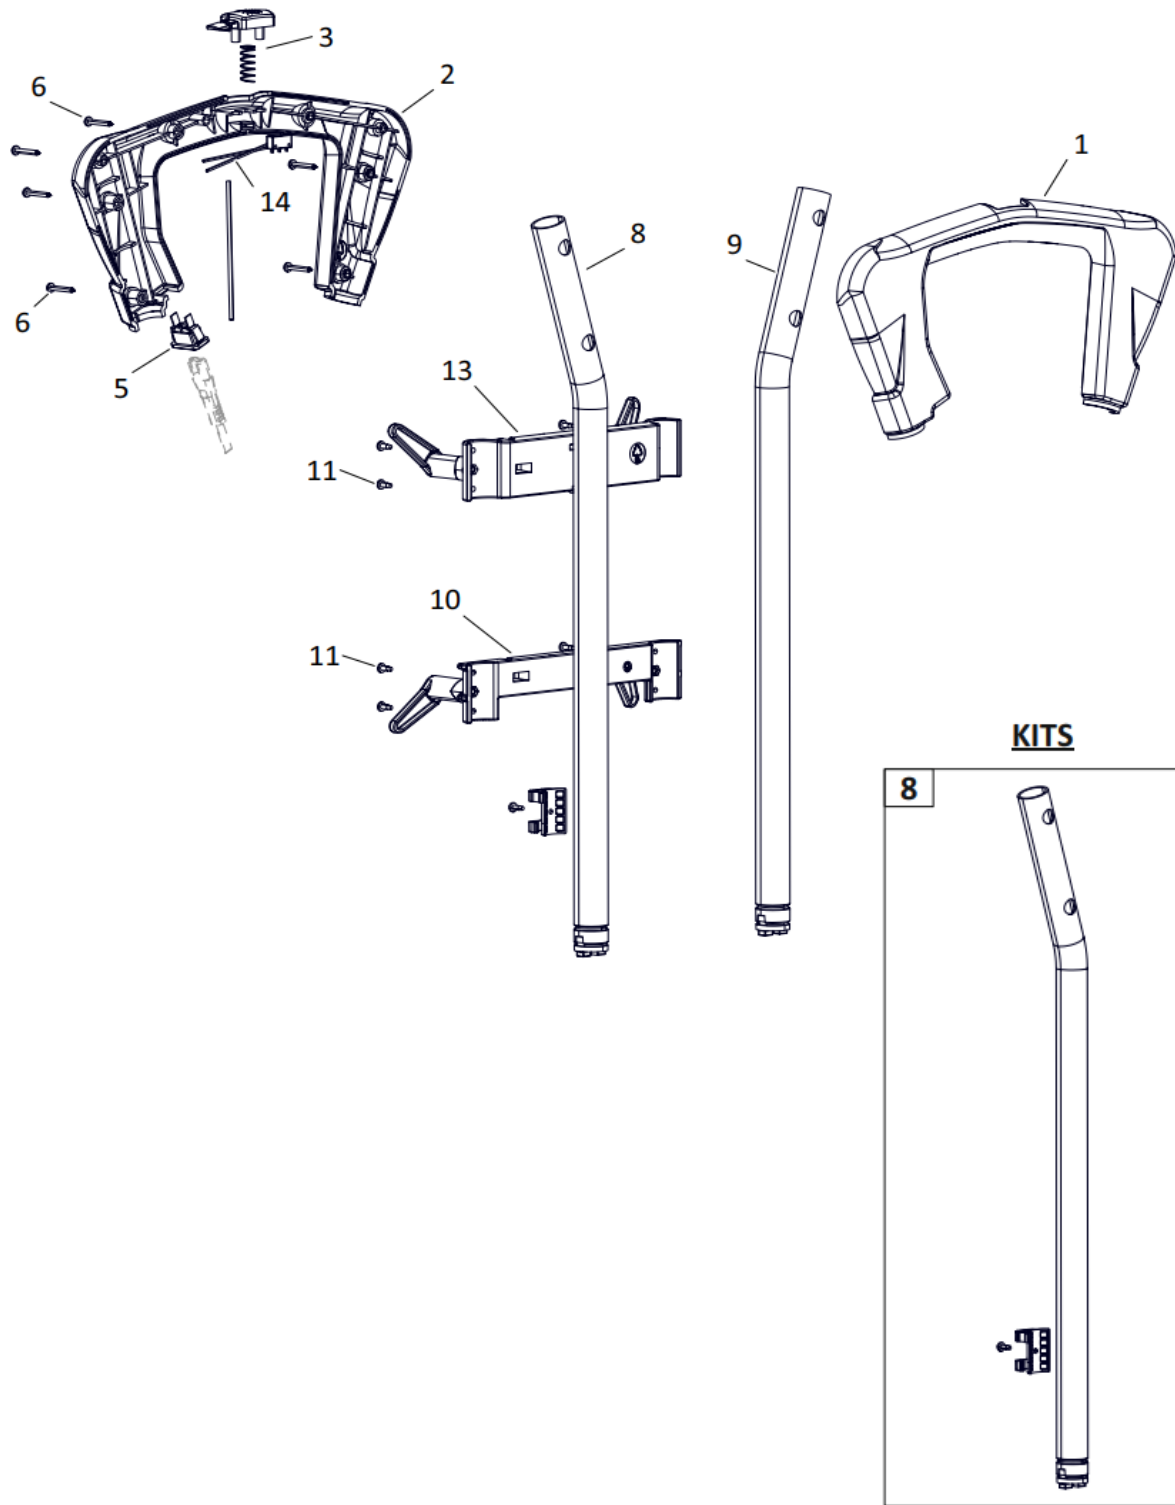

Tacony CFC		TOP HANDLE ASSEMBLY MWPRO340-BATTERY	
Drawing Number:			
Machine	MWPRO340-BATTERY		
Date:	09/08/2024	Description of Change	ECN No.
Drawing Issue:	A		
Modified By:	C. SAVAGE