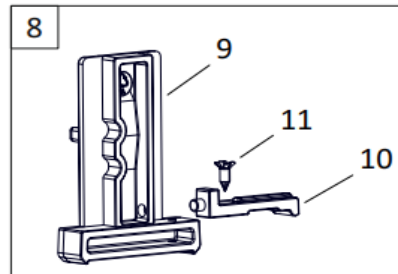

Taony CFC		CHASSIS COVER ASSEMBLY - DRIVE & IDLE	
Drawing Number:			
Machine	MWPRO340-BATTERY		
Date:	09/08/2024	Description of Change	ECN No.
Drawing Issue:	A		
Modified By:	C. SAVAGE