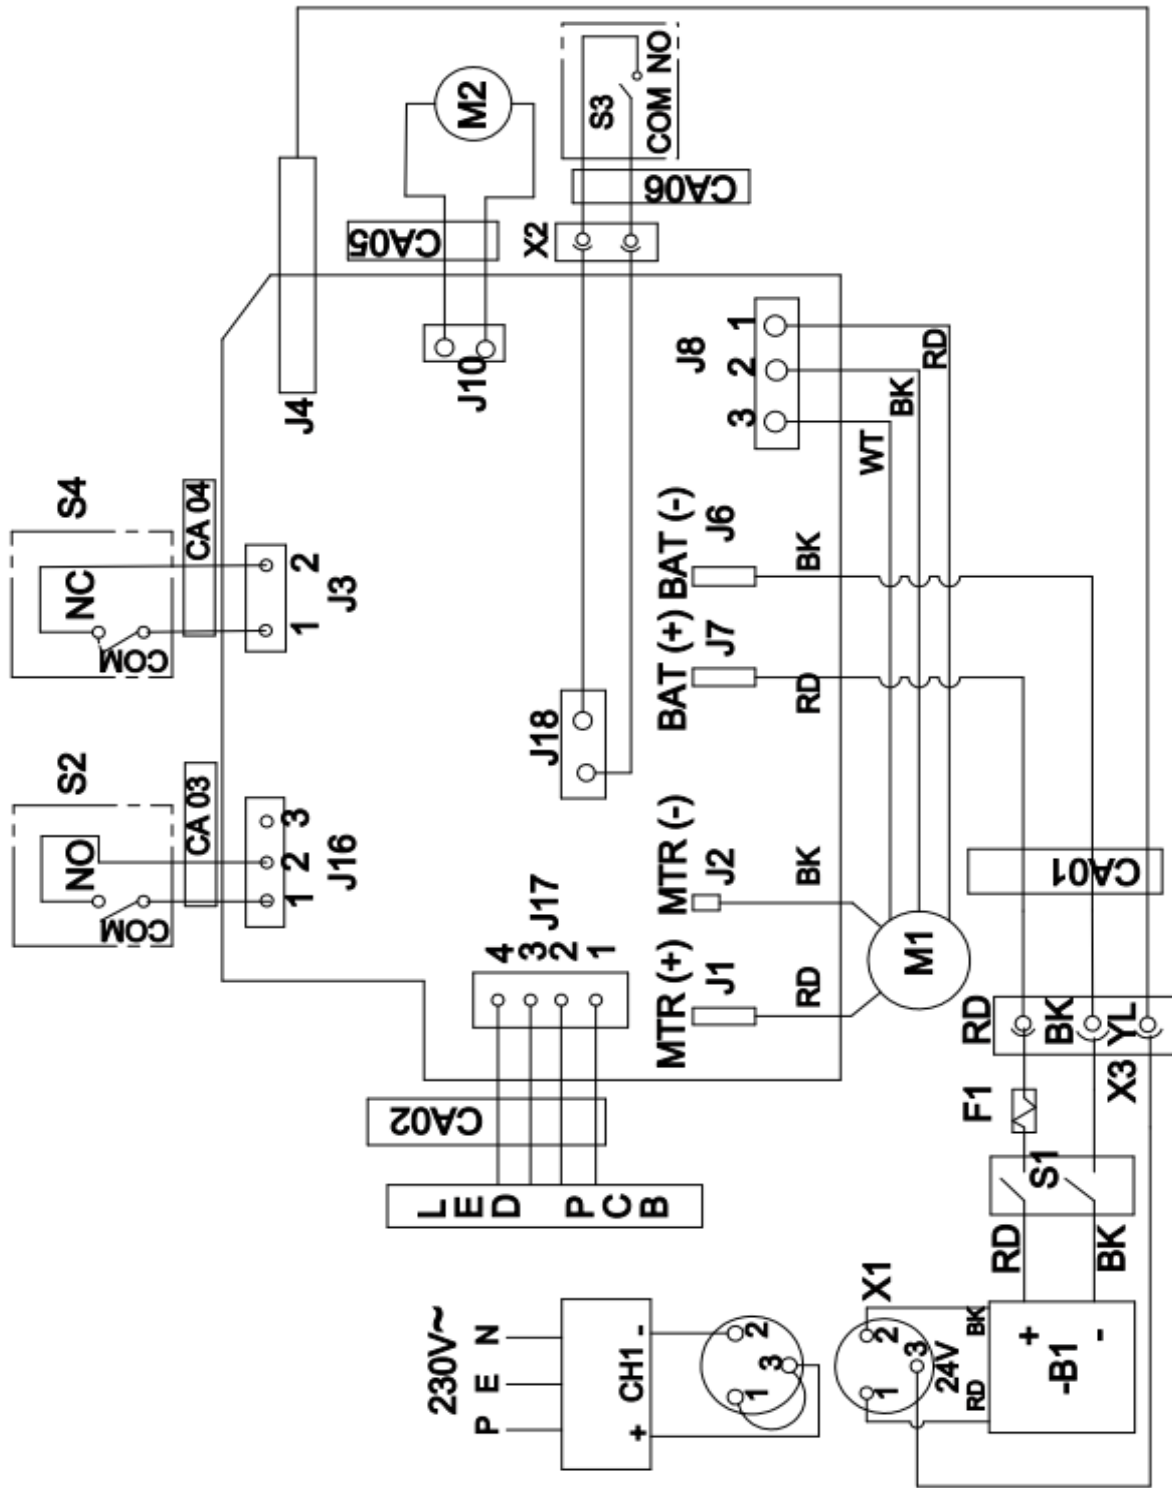

Tacony CFC		WIRING DIAGRAM	
Drawing Number:			
Machine	MWPRO340-BATTERY		
Date:	09/08/2024	Description of Change	ECN No.
Drawing Issue:	A		
Modified By:	C. SAVAGE