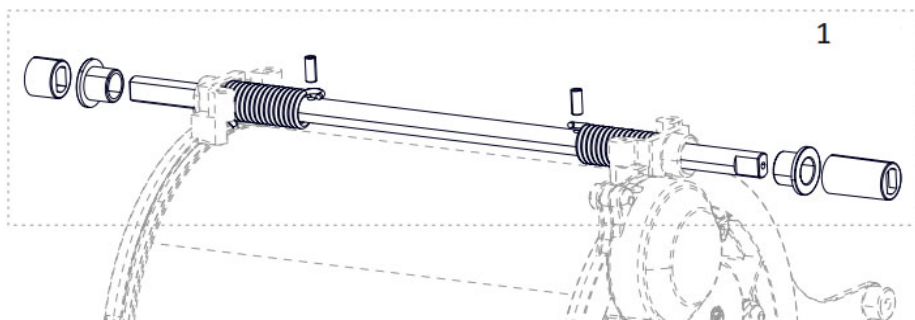

Tacony CFC	CHASSIS - BASE ASSEMBLY - MWPRO340-BATTERY		
Drawing Number:			
Machine	MWPRO340-BATTERY		
Date:	09/08/2024	Description of Change	ECN No.
Drawing Issue:	A		
Modified By:	C. SAVAGE