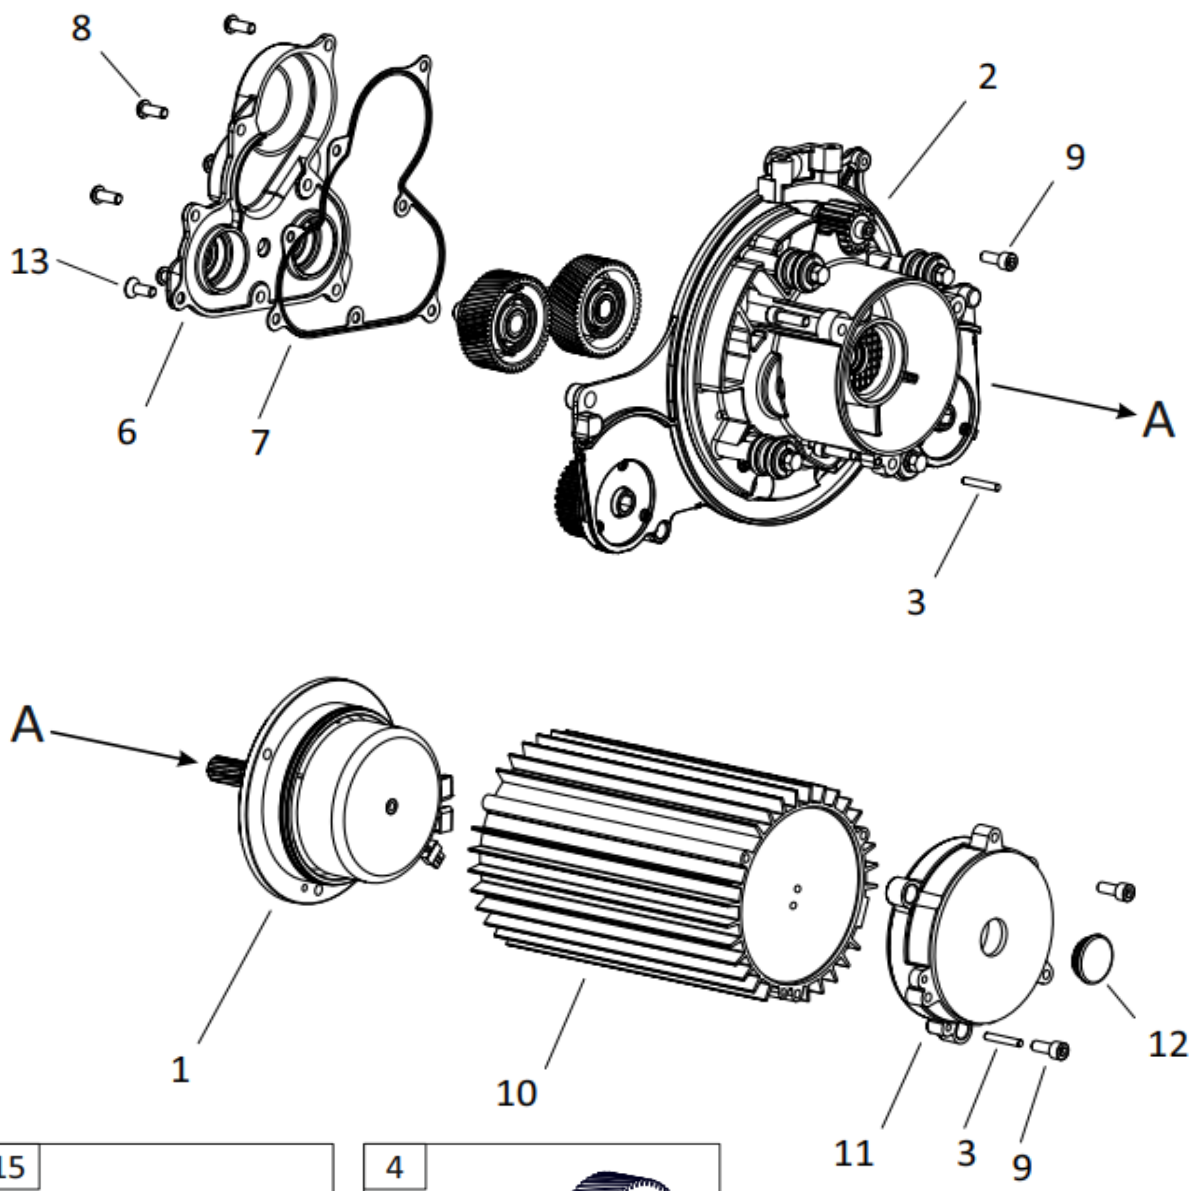

Tacony CFC		MOTOR ASSEMBLY COMPLETE	
Drawing Number:			
Machine	MWPRO340-BATTERY		
Date:	09/08/2024	Description of Change	ECN No.
Drawing Issue:	A		
Modified By:	C. SAVAGE