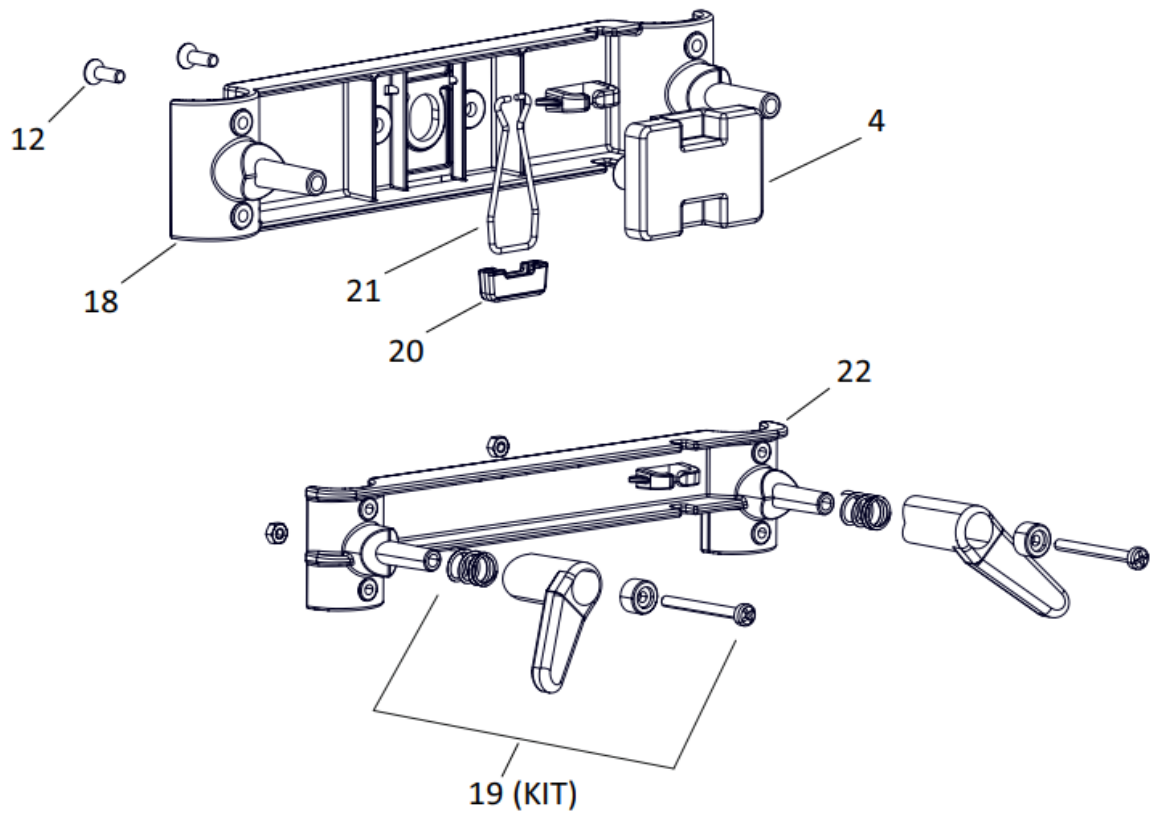

Tacony CFC		TOP HANDLE ASSEMBLY MWPRO340-BATTERY	
Drawing Number:			
Machine	MWPRO340-BATTERY		
Date:	09/08/2024	Description of Change	ECN No.
Drawing Issue:	A		
Modified By:	C. SAVAGE