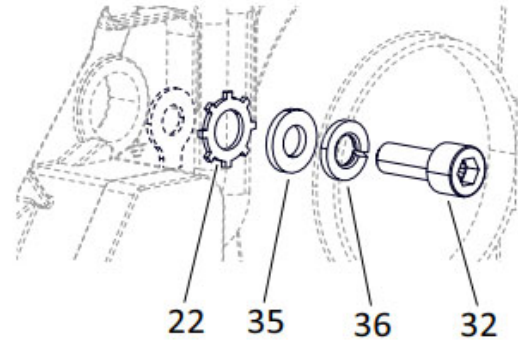

KITS

Tacony CFC		CHASSIS - BASE ASSEMBLY - MWPRO340-BATTERY	
Drawing Number:			
Machine	MWPRO340-BATTERY		
Date:	09/08/2024	Description of Change	ECN No.
Drawing Issue:	A		
Modified By:	C. SAVAGE