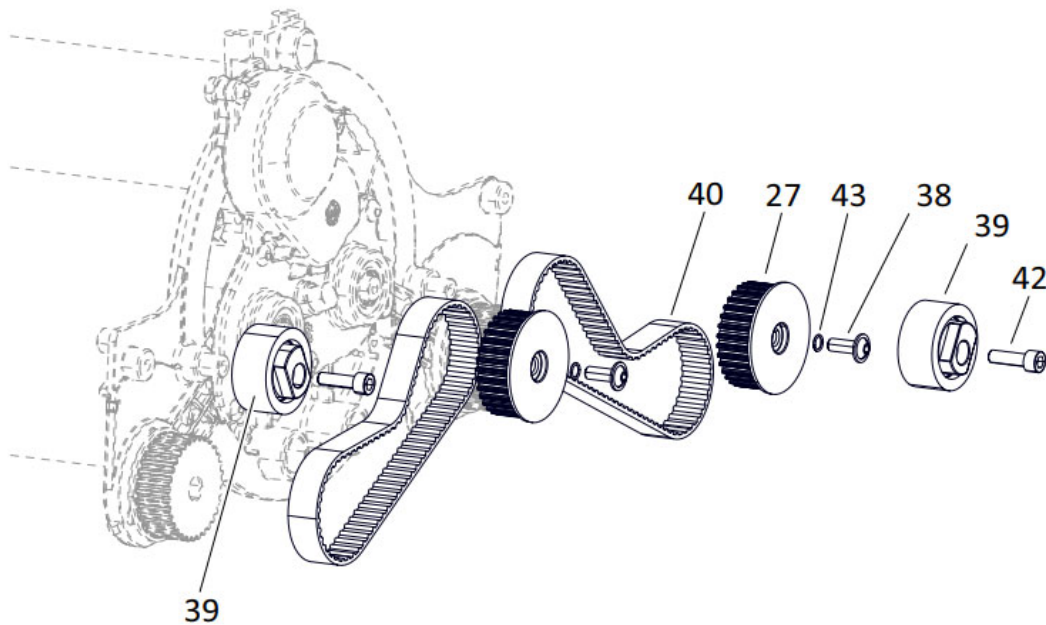

Tacony CFC	CHASSIS - BASE ASSEMBLY - MWPRO340-BATTERY		
Drawing Number:			
Machine	MWPRO340-BATTERY		
Date:	09/08/2024	Description of Change	ECN No.
Drawing Issue:	A		
Modified By:	C. SAVAGE