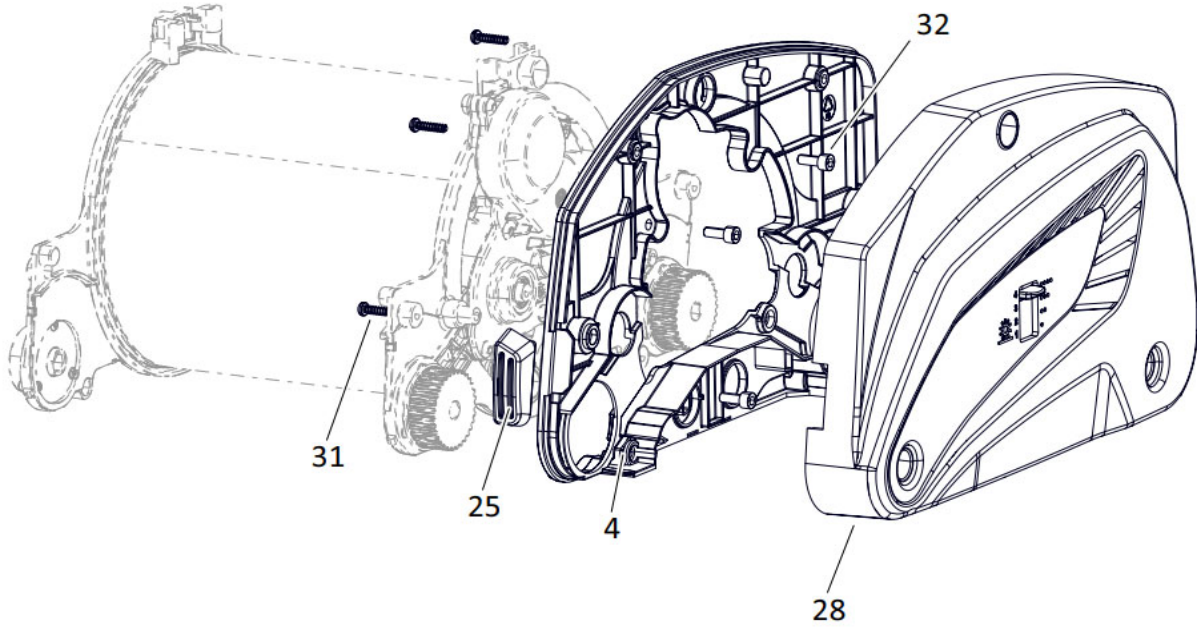

Tacony CFC	CHASSIS - BASE ASSEMBLY - MWPRO340-BATTERY		
Drawing Number:			
Machine	MWPRO340-BATTERY		
Date:	09/08/2024	Description of Change	ECN No.
Drawing Issue:	A		
Modified By:	C. SAVAGE