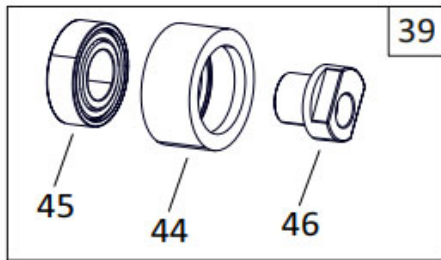

KITS

Tacony CFC		CHASSIS - BASE ASSEMBLY - MWPRO340-BATTERY	
Drawing Number:			
Machine	MWPRO340-BATTERY		
Date:	09/08/2024	Description of Change	ECN No.
Drawing Issue:	A		
Modified By:	C. SAVAGE