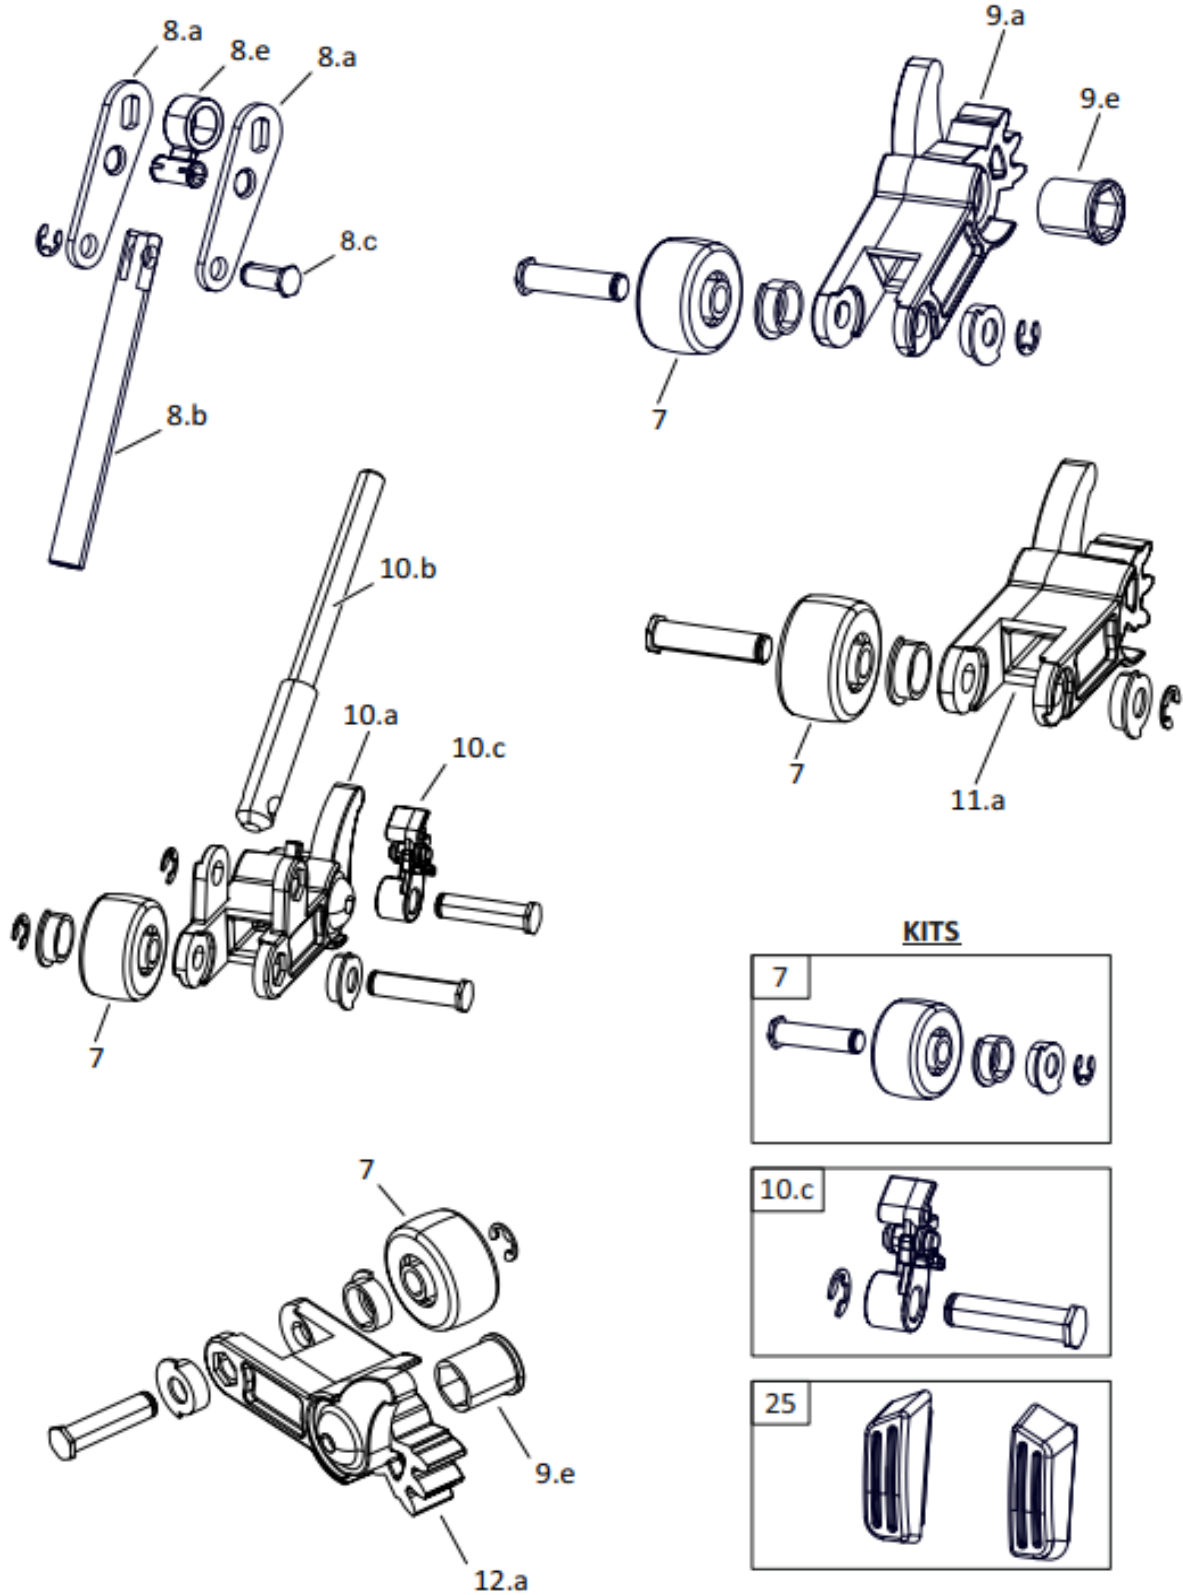

Tacony CFC		CHASSIS - BASE ASSEMBLY - MWPRO340-BATTERY	
Drawing Number:			
Machine	MWPRO340-BATTERY		
Date:	09/08/2024	Description of Change	ECN No.
Drawing Issue:	A		
Modified By:	C. SAVAGE