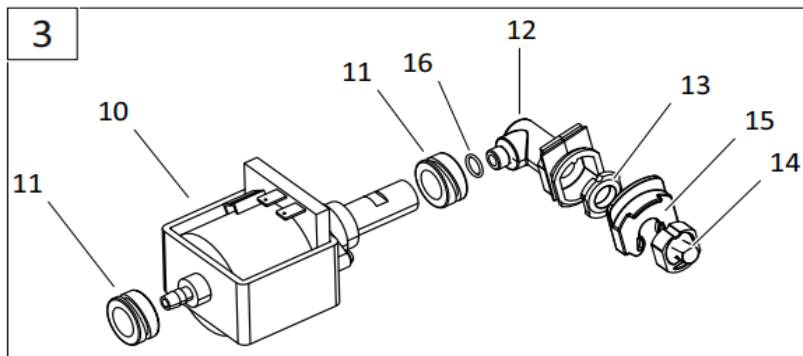

Tacony CFC		PUMP HOUSING MWPRO340-BATTERY	
Drawing Number:			
Machine	MWPRO340-BATTERY		
Date:	09/08/2024	Description of Change	ECN No.
Drawing Issue:	A		
Modified By:	C. SAVAGE