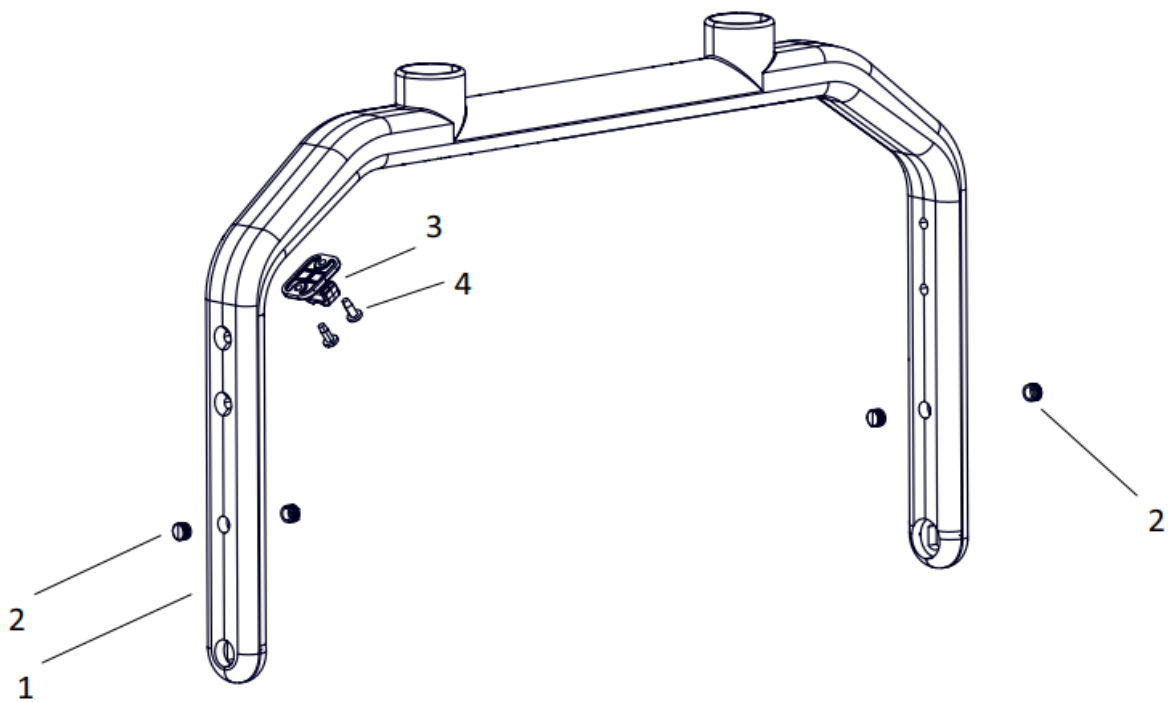

Tacony CFC		BOTTOM HANDLE ASSY - MWPRO340-BATTERY	
Drawing Number:			
Machine	MWPRO340-BATTERY		
Date:	09/08/2024	Description of Change	ECN No.
Drawing Issue:	A		
Modified By:	C. SAVAGE