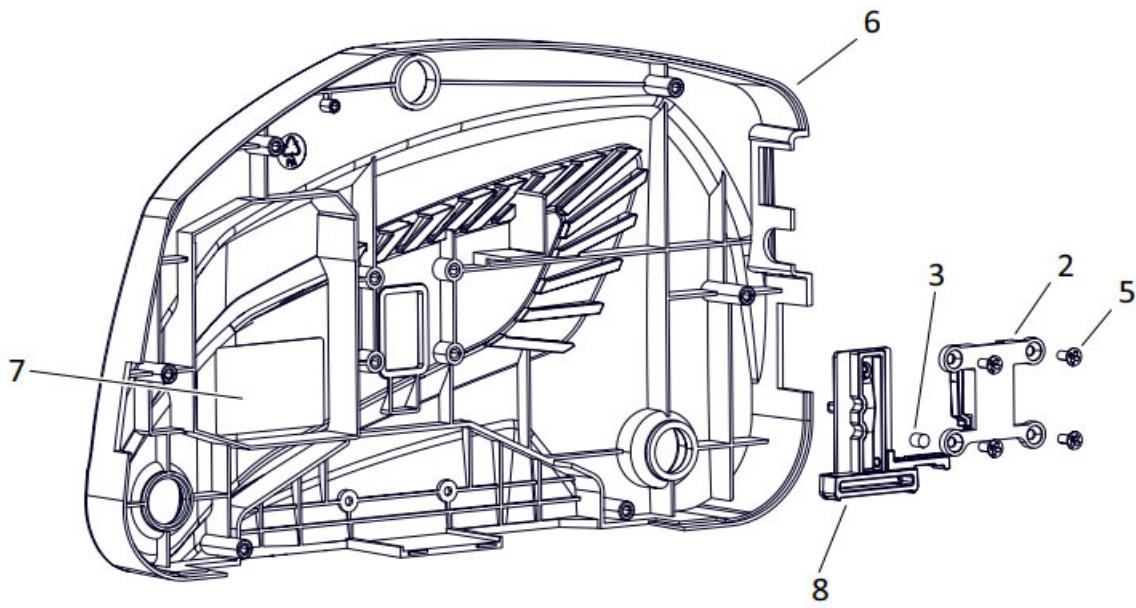

Taony CFC		CHASSIS COVER ASSEMBLY - DRIVE & IDLE	
Drawing Number:			
Machine	MWPRO340-BATTERY		
Date:	09/08/2024	Description of Change	ECN No.
Drawing Issue:	A		
Modified By:	C. SAVAGE