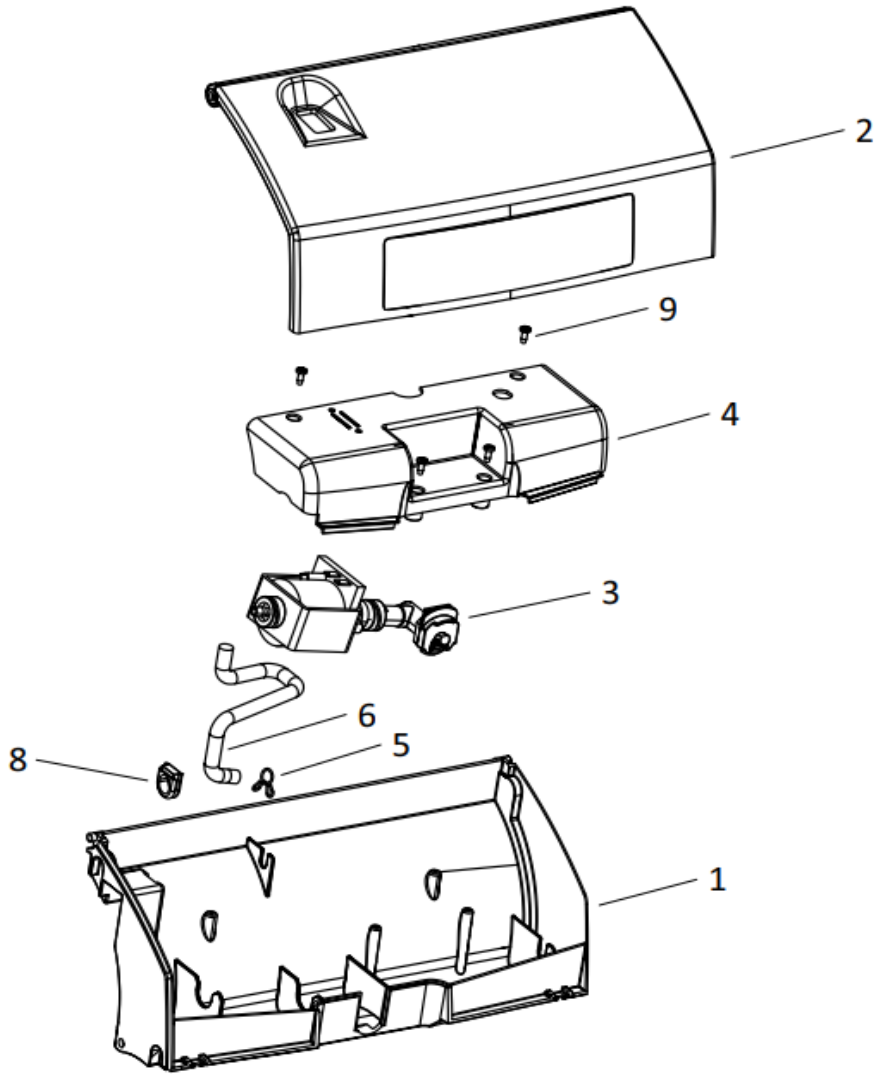

Tacony CFC		PUMP HOUSING MWPRO340-BATTERY	
Drawing Number:			
Machine	MWPRO340-BATTERY		
Date:	09/08/2024	Description of Change	ECN No.
Drawing Issue:	A		
Modified By:	C. SAVAGE