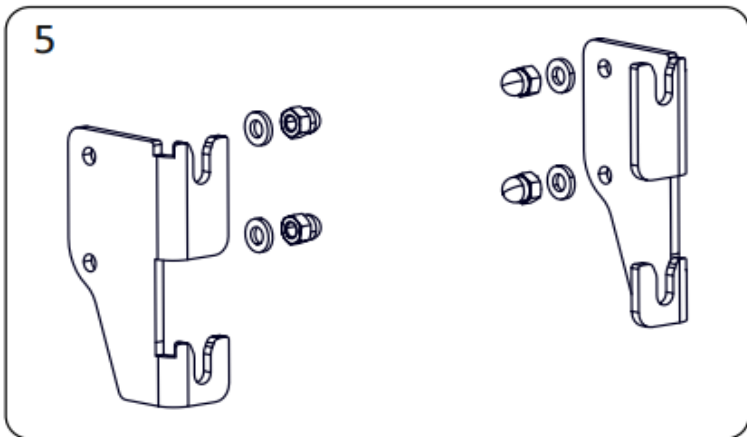

Tacony CFC		BOTTOM HANDLE ASSY - MWPRO340-BATTERY	
Drawing Number:			
Machine	MWPRO340-BATTERY		
Date:	09/08/2024	Description of Change	ECN No.
Drawing Issue:	A		
Modified By:	C. SAVAGE