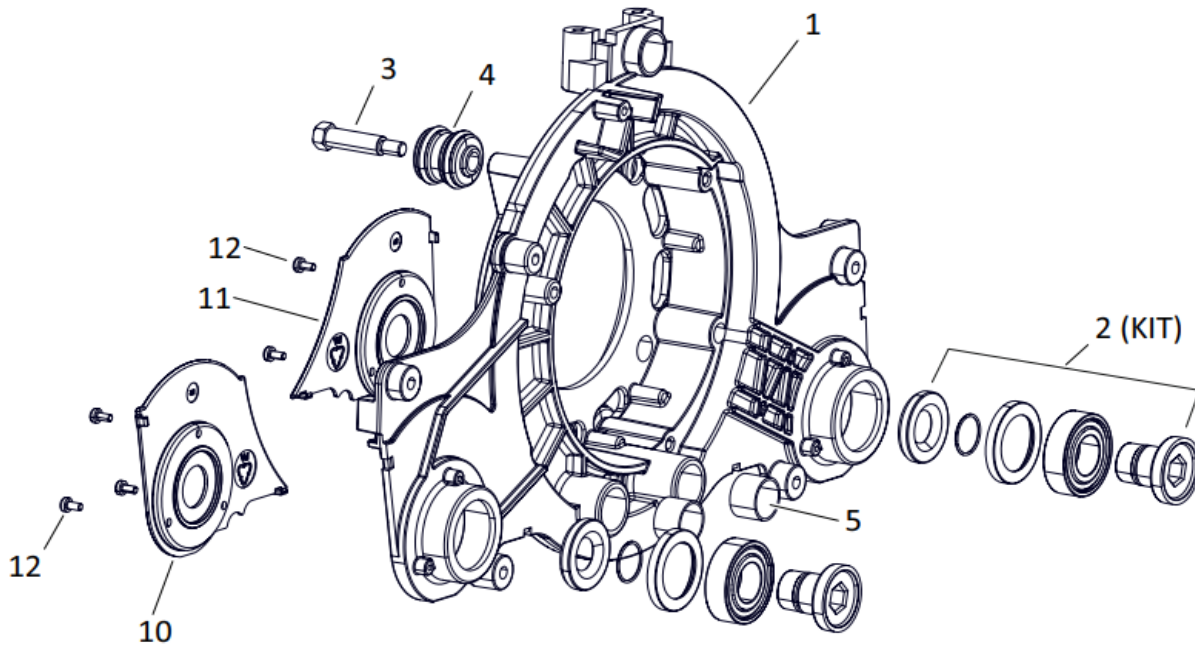

Tacony CFC		HOUSING BASE IDLE	
Drawing Number:			
Machine	MWPRO340-BATTERY		
Date:	09/08/2024	Description of Change	ECN No.
Drawing Issue:	A		
Modified By:	C. SAVAGE