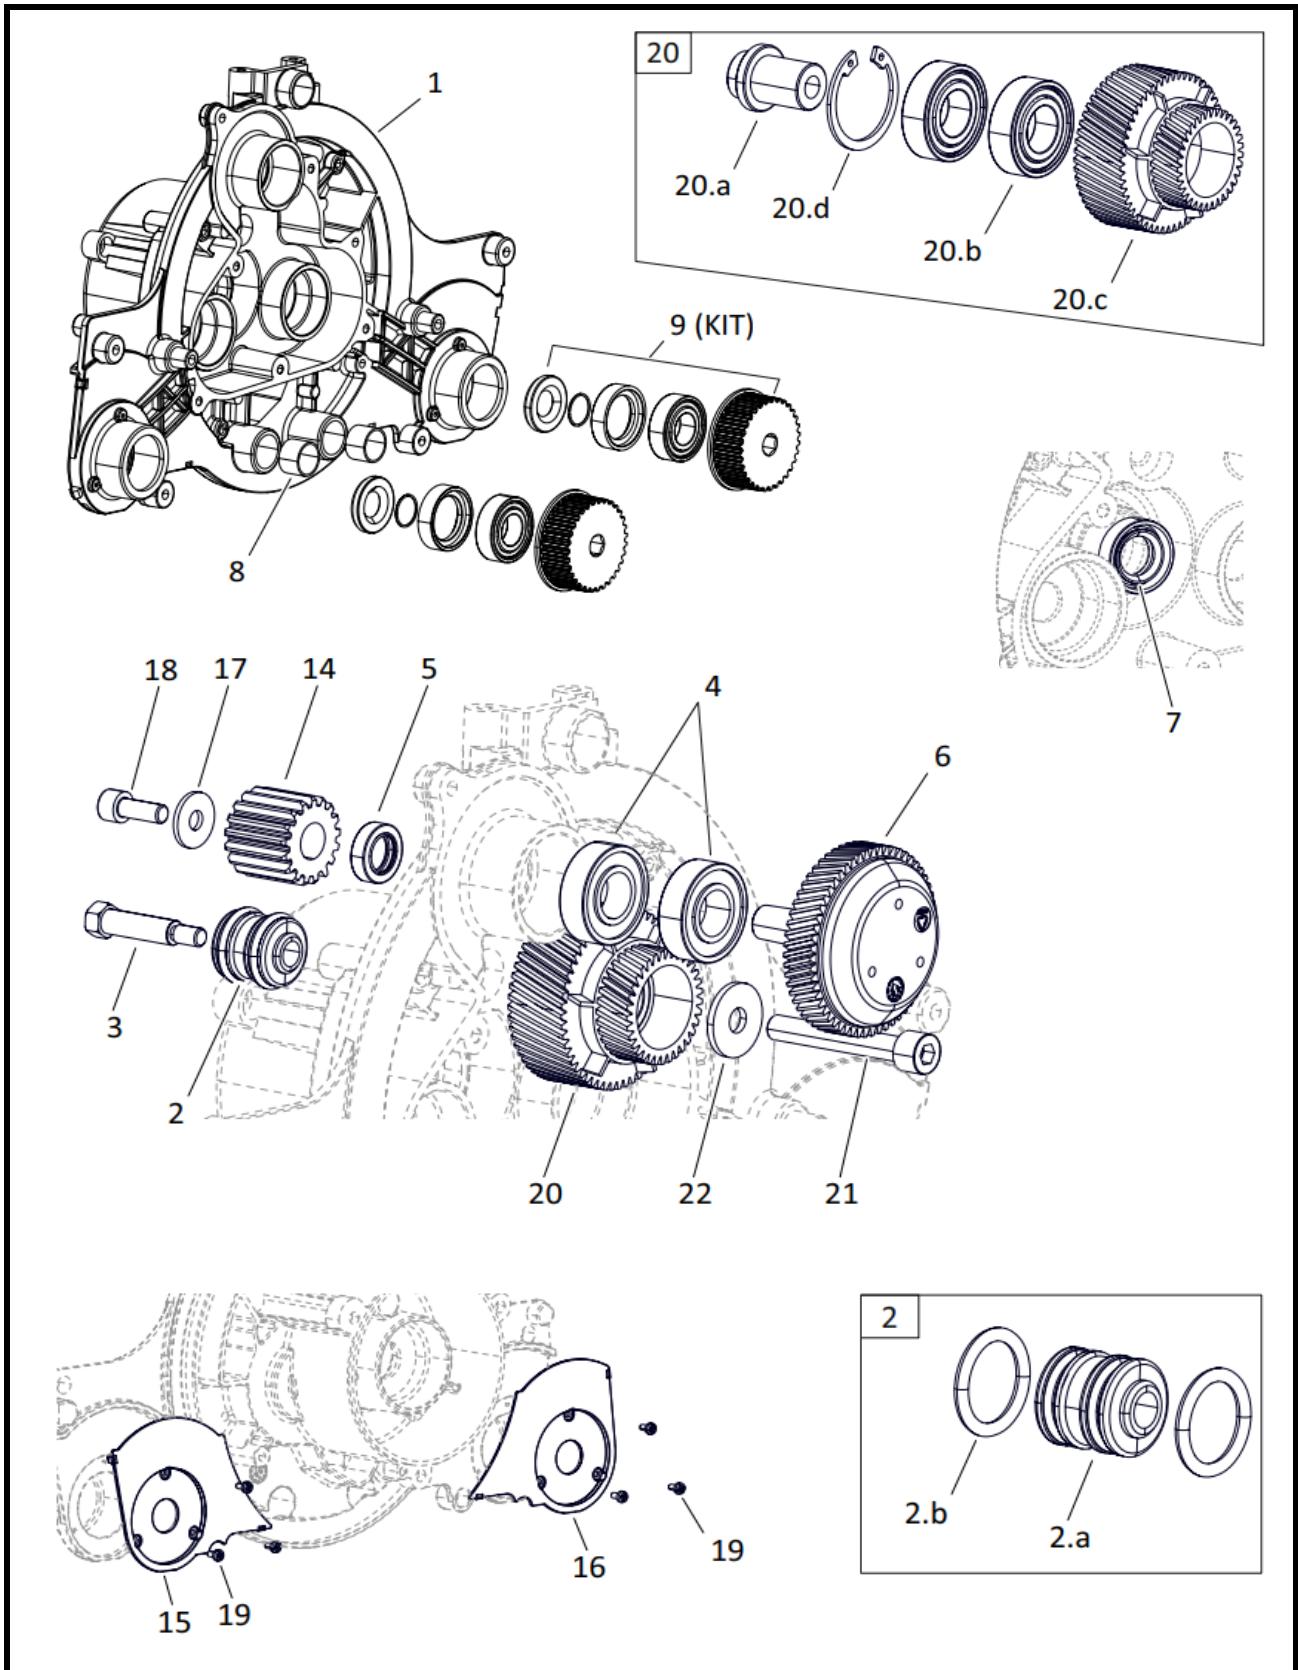

Tacony CFC		HOUSING BASE DRIVE	
Drawing Number:			
Machine	MWPRO340-BATTERY		
Date:	09/08/2024	Description of Change	ECN No.
Drawing Issue:	A		
Modified By:	C. SAVAGE